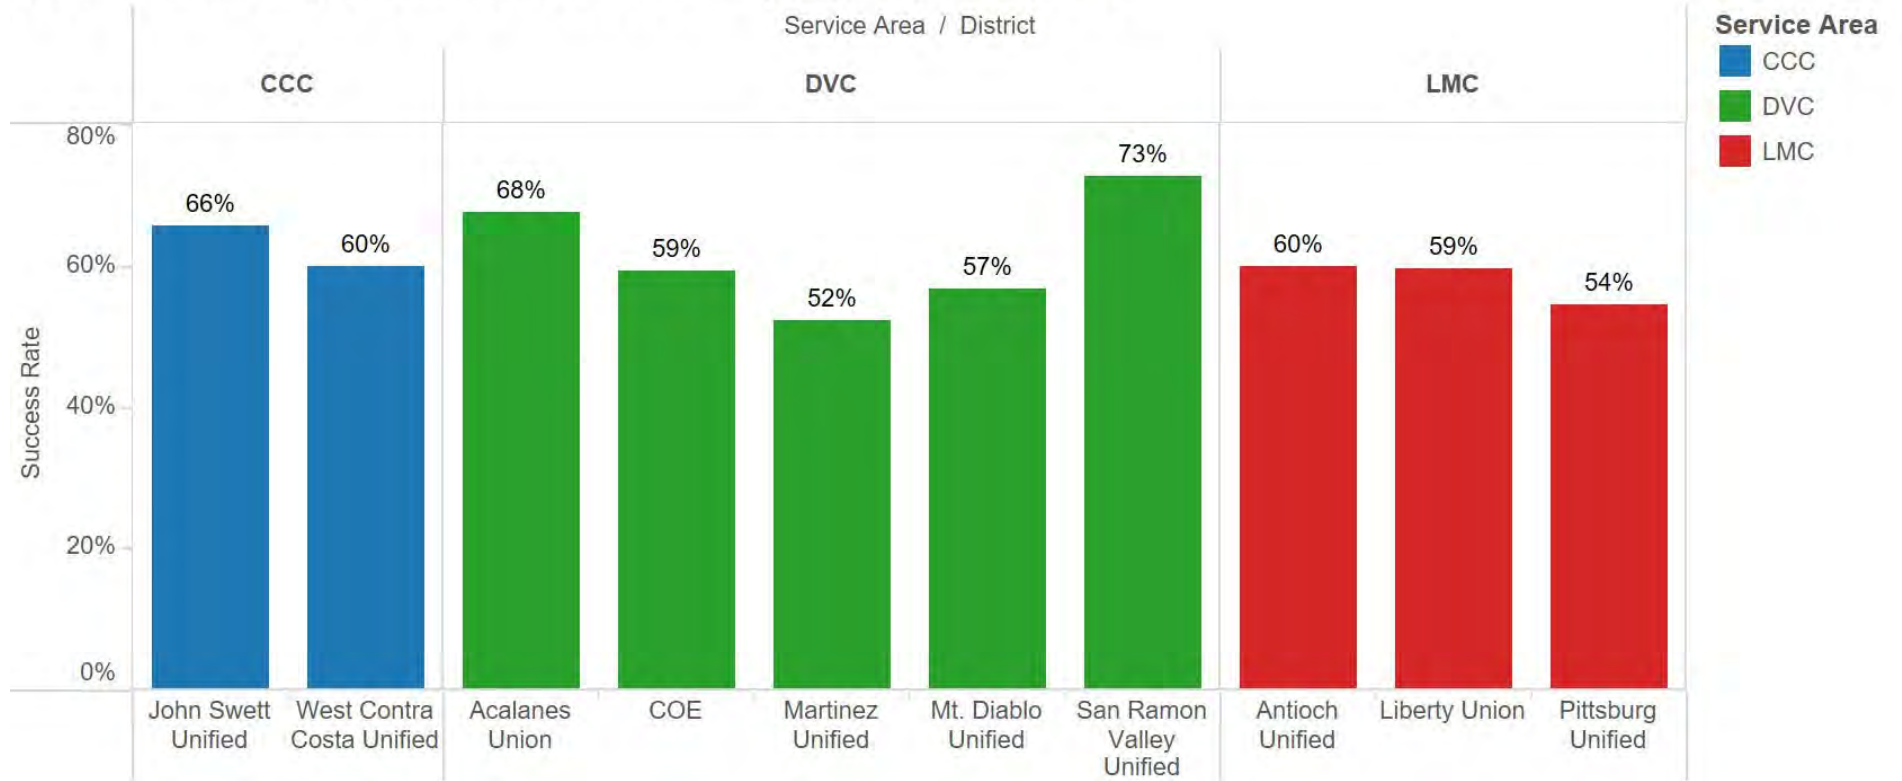

2021-22 Math Course Success Rates at 4CD by High School District