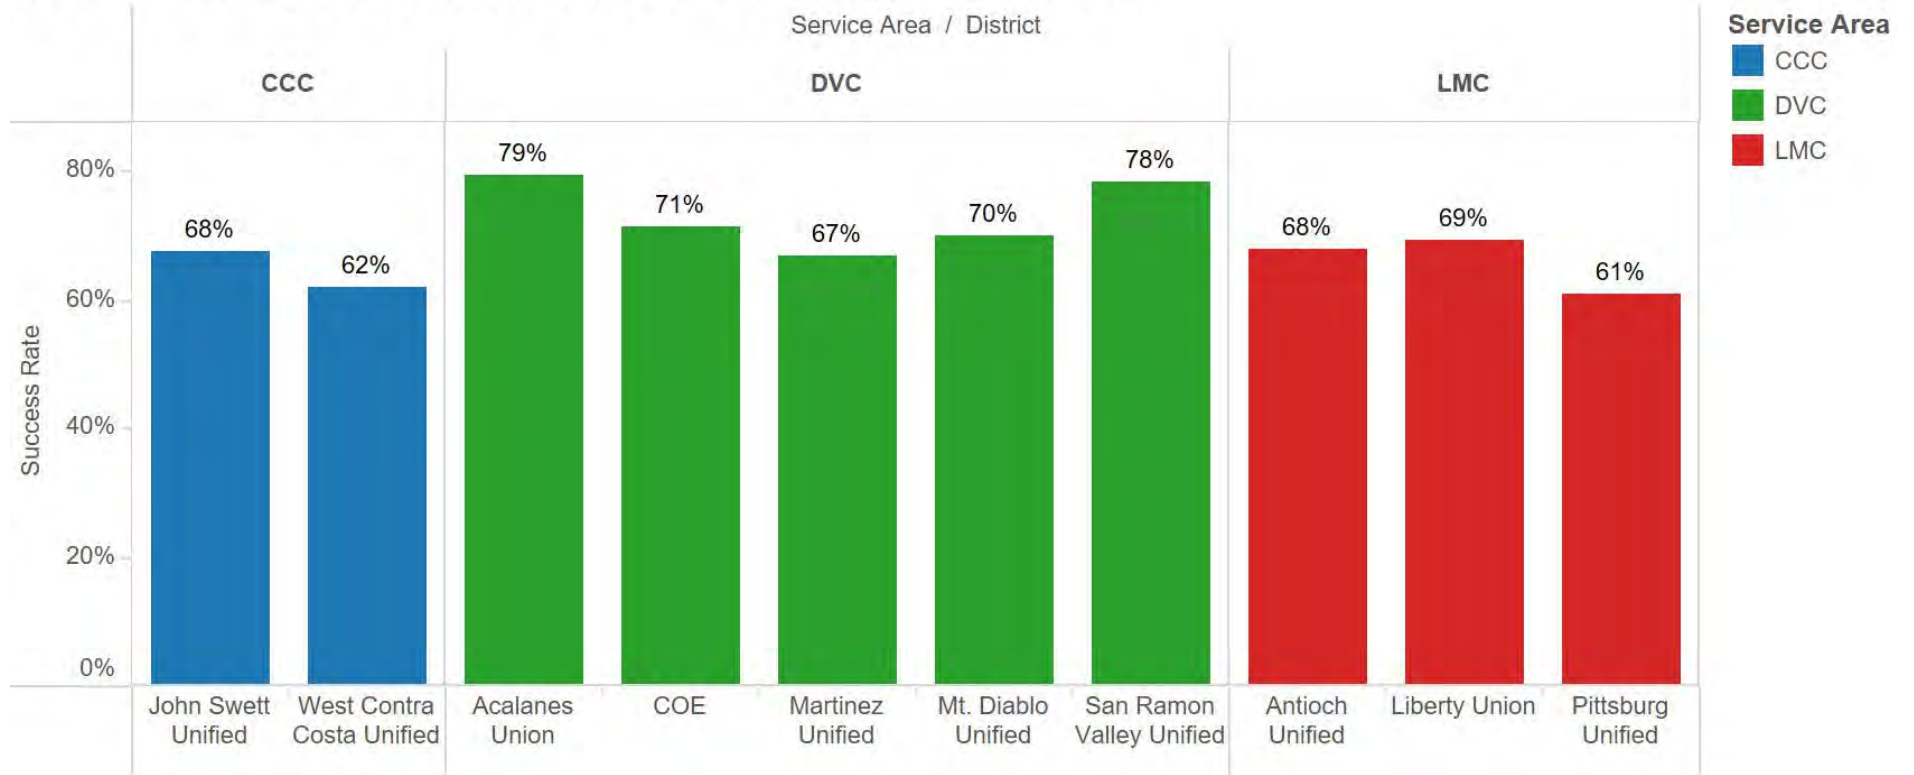

2021-22 Overall Course Success Rates at 4CD by High School District