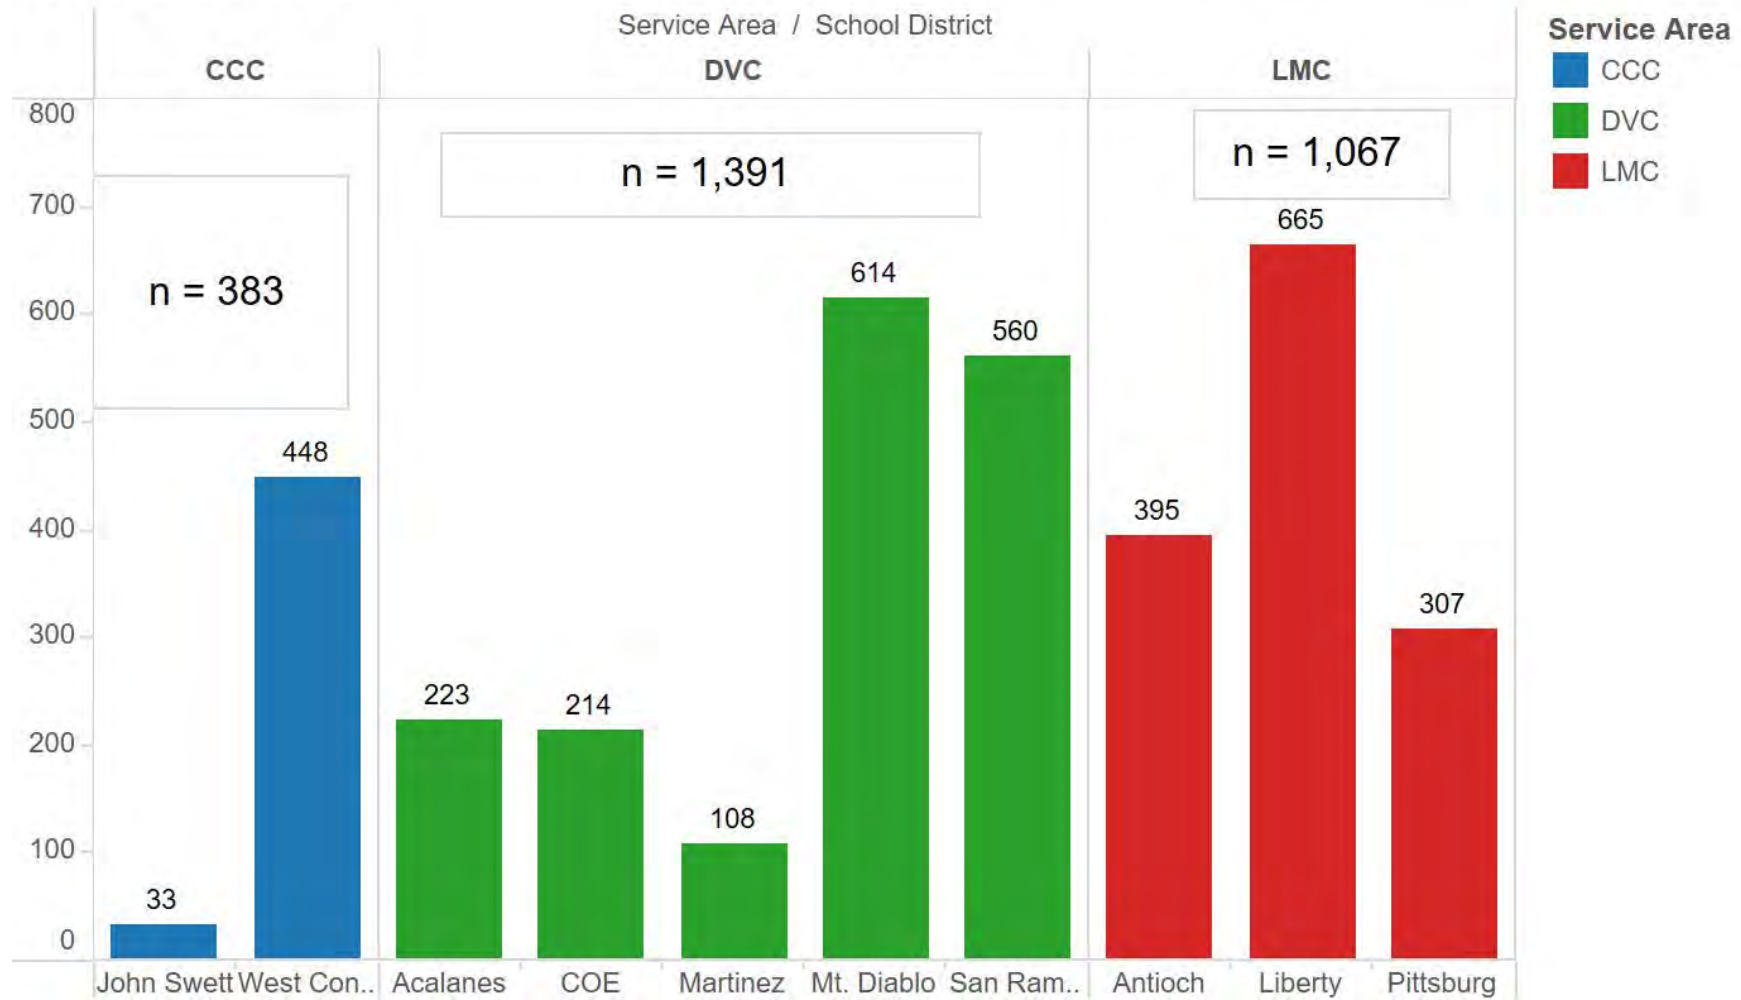

Number of 2020-2021 High School Graduates from County Districts Attending 4CD in 2021-2022