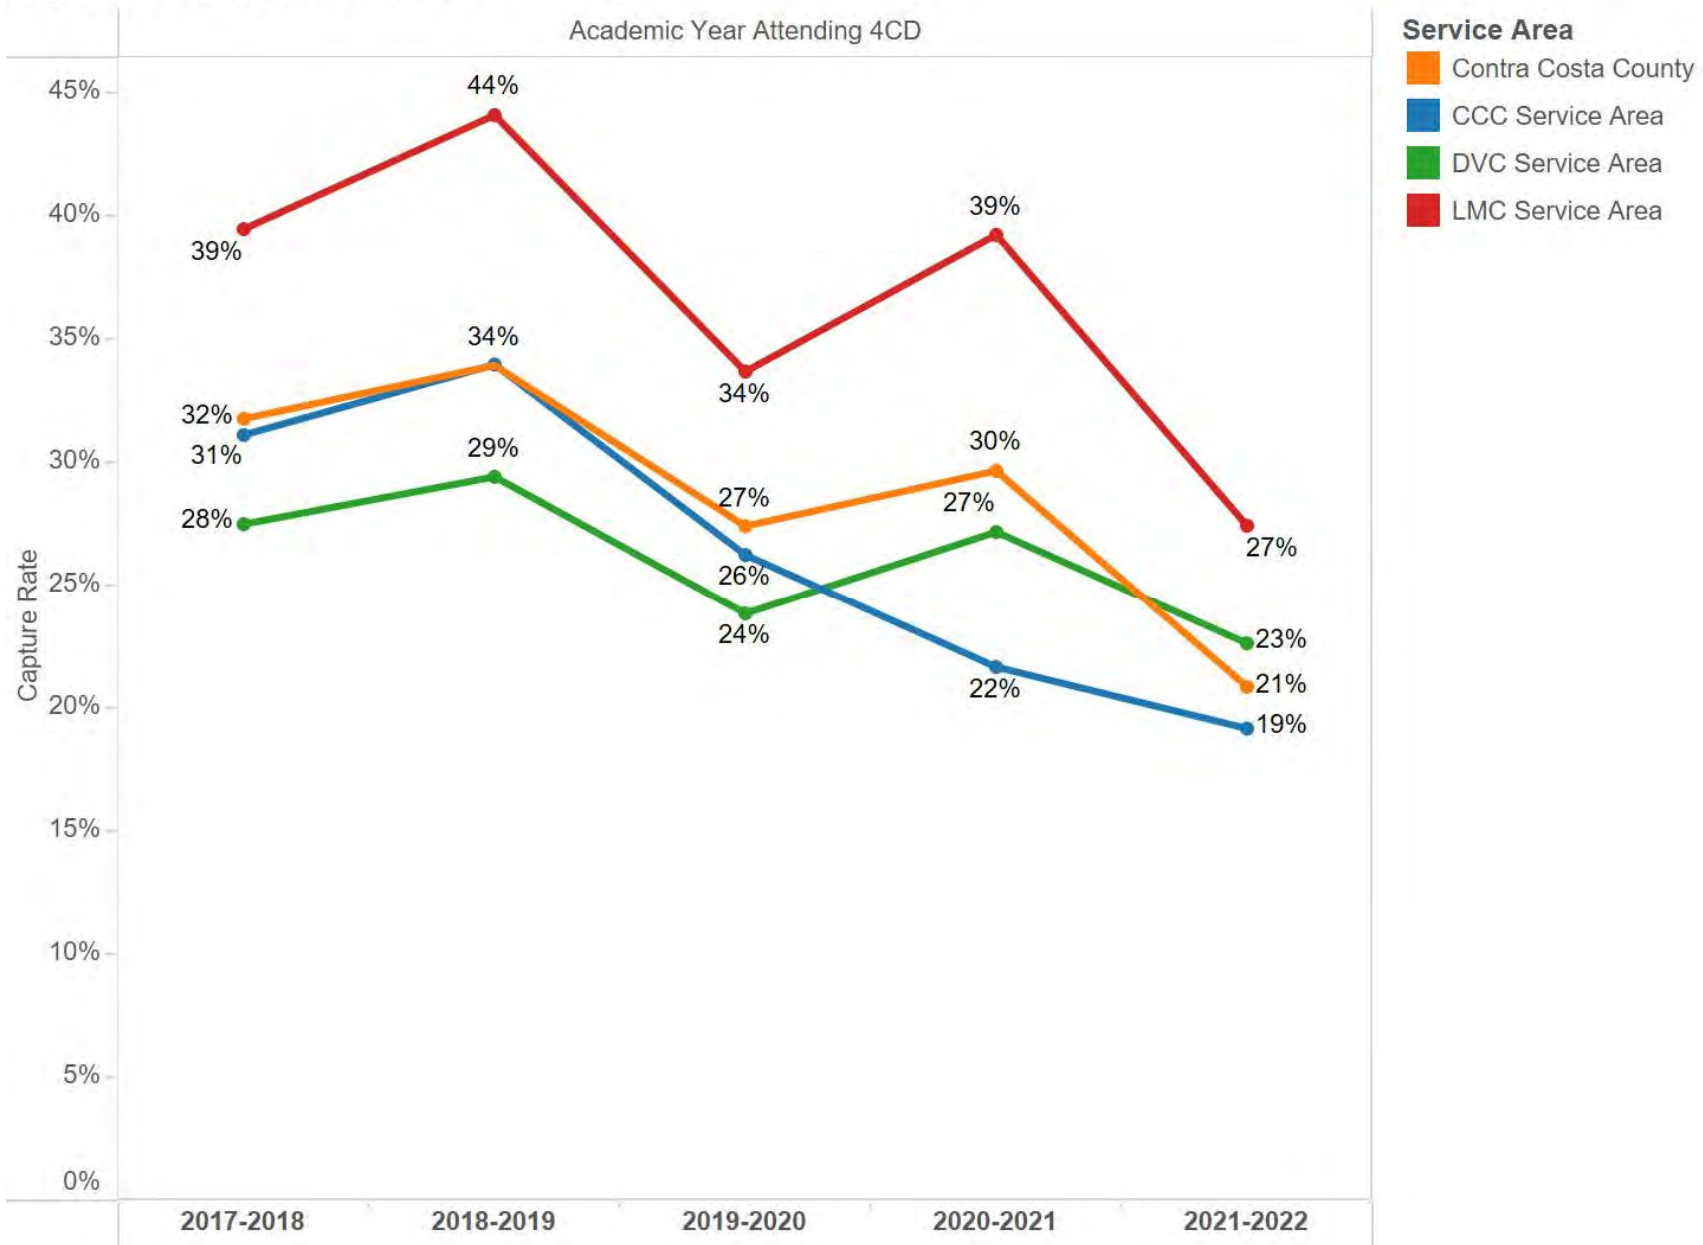

High School Graduate Capture Trend