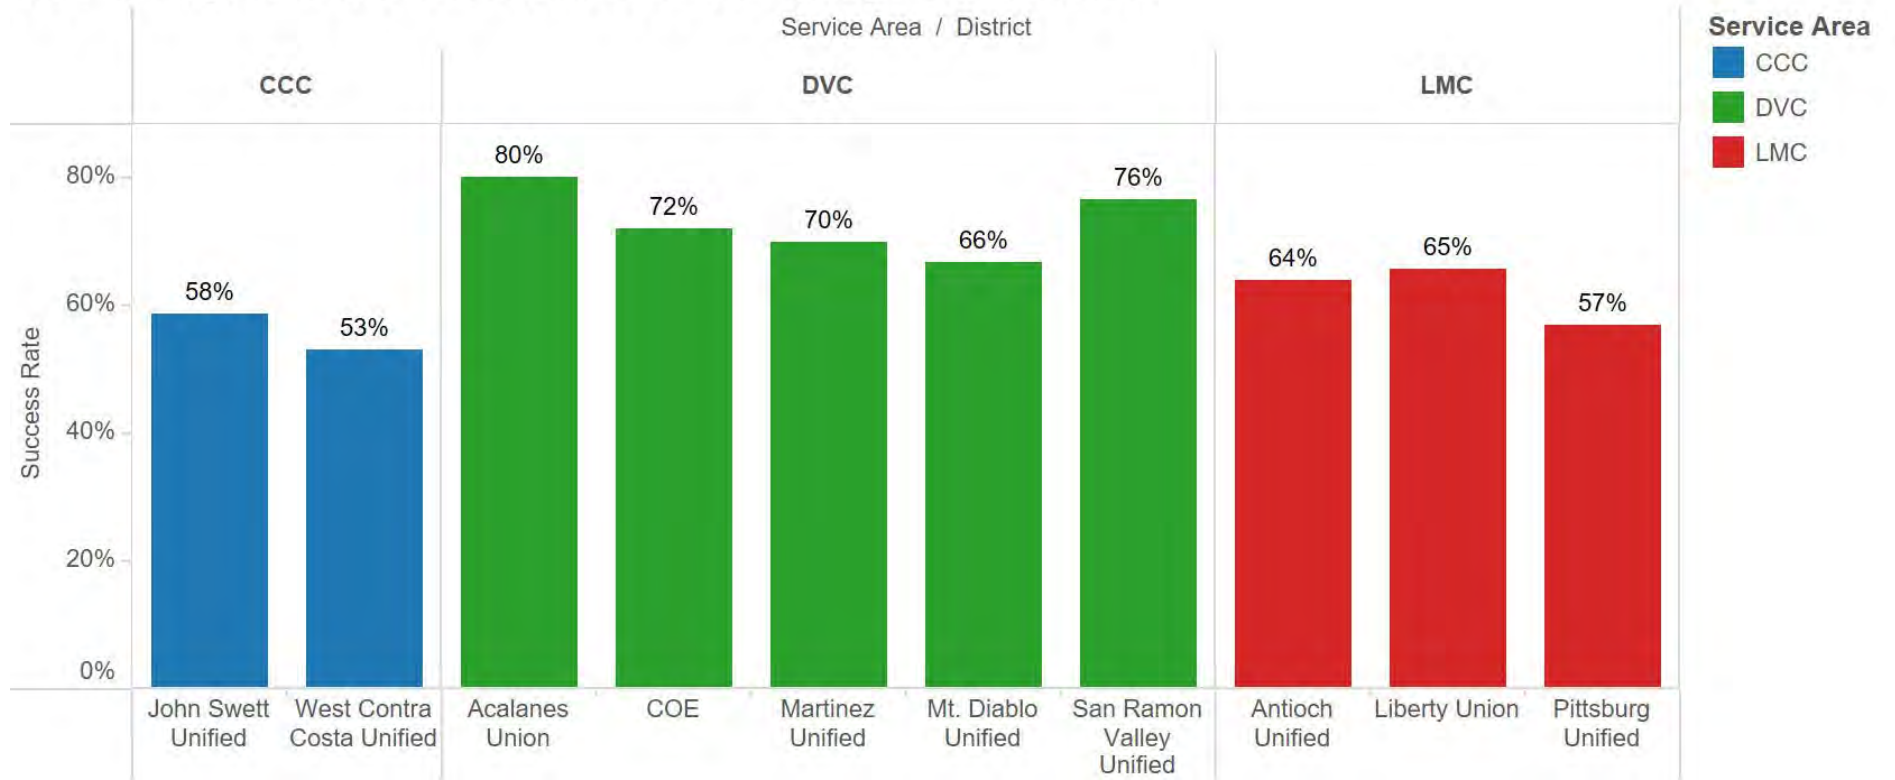

2021-22 English Course Success Rates at 4CD by High School District