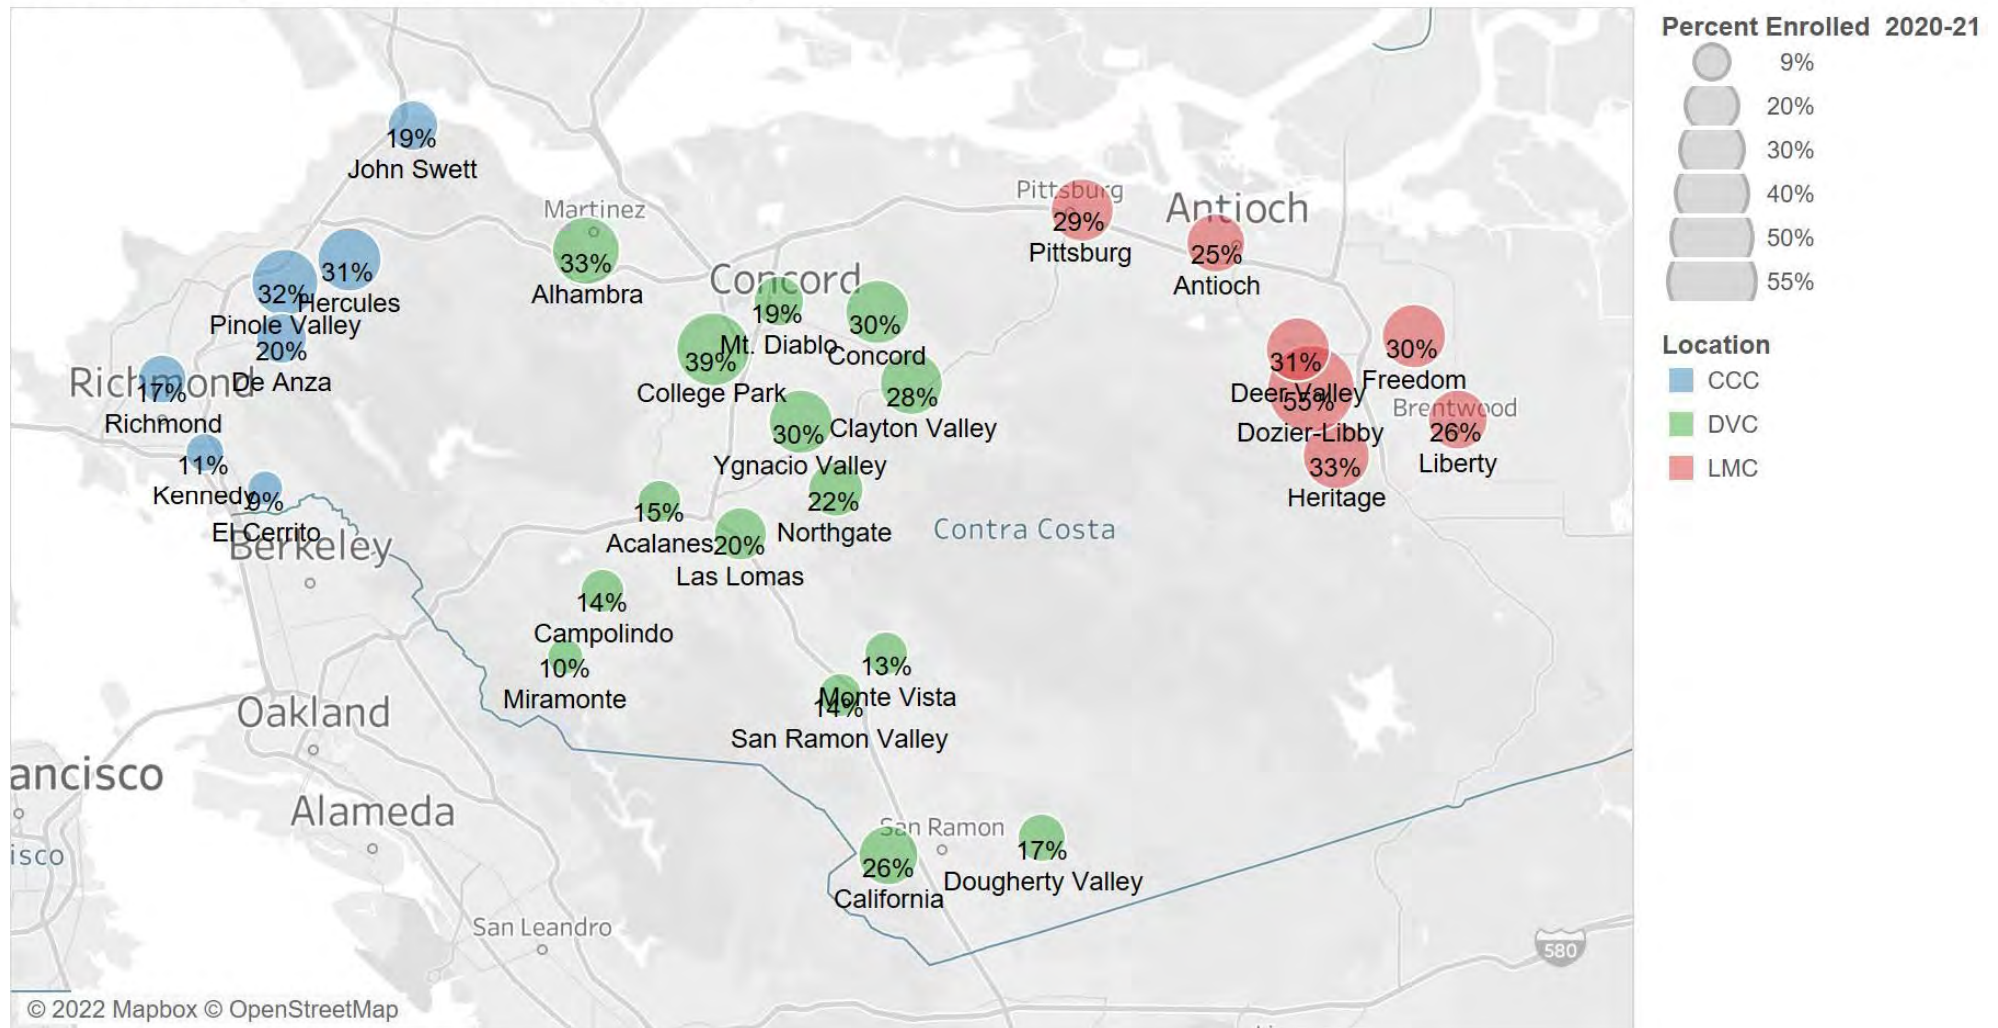

**Contra Costa Community College District (4CD)
2021-2022 Feeder High School Capture Summary**

College/HS District/Top Feeder Schools*	High School (HS) Graduates 2020-21 Cohort	Number from 2020-21 HS Cohort Enrolled at 4CD in 2021-22	Percent of 2020-21 HS Cohort Enrolled at 4CD in 2021-22
CCC			
John Swett Unified School District	127	24	19%
John Swett High	127	24	19%
West Contra Costa Unified School District	1,870	359	19%
De Anza Senior High	323	64	20%
El Cerrito High	332	30	9%
Hercules High	212	65	31%
John F. Kennedy High	182	20	11%
Pinole Valley High	257	83	32%
Richmond High	284	49	17%
DVC			
Acalanes Union High School District	1,319	196	15%
Acalanes High	302	44	15%
Campolindo High	301	42	14%
Las Lomas High	372	76	20%
Miramonte High	313	30	10%
Contra Costa County Office of Education*	557	157	28%
Clayton Valley Charter High	557	157	28%
Martinez Unified School District	286	80	28%
Alhambra Senior High	233	78	33%
Mt. Diablo Unified School District	1,860	500	27%
College Park High	439	172	39%
Concord High	296	90	30%
Mt. Diablo High	258	48	19%
Northgate High	352	79	22%
Ygnacio Valley High	250	75	30%
San Ramon Valley Unified School District	2,641	458	17%
California High	664	170	26%
Dougherty Valley High	801	134	17%
Monte Vista High	596	80	13%
San Ramon Valley High	505	70	14%
LMC			
Antioch Unified School District	1,090	311	29%
Antioch High	406	102	25%
Deer Valley High	379	118	31%
Dozier-Libby Medical	137	76	55%
Liberty Union School District	1,874	523	28%
Freedom High	588	175	30%
Heritage High	566	184	33%
Liberty High	579	150	26%
Pittsburg Unified School District	922	233	25%
Pittsburg Senior High	809	233	29%
County Public High School Graduates			
West County (CCC Feeder High Schools)	1,997	383	19%
Central County (DVC Feeder High Schools)	6,663	1,391	21%
East County (LMC Feeder High Schools)	3,886	1,067	27%

NOTE: Only primary public high schools with 100 or more graduates are named. All county public high school graduates attending 4CD are counted in the high school district total and summed in the County Public High School Graduates section at the bottom.

*Because of its size, Clayton Valley is the only charter school included in this study.

New high school graduates have a Grad Type status of 3=high school graduate, have a graduation date of 2021, and their first term occurs in 2021SU, 2021FA, or 2022SP.

Source: District Research. High school graduate info from: <https://data1.cde.ca.gov/dataquest/>. College info from Colleague. Run date 8/1/22. JD

2021-2022 High School Graduate Capture Map